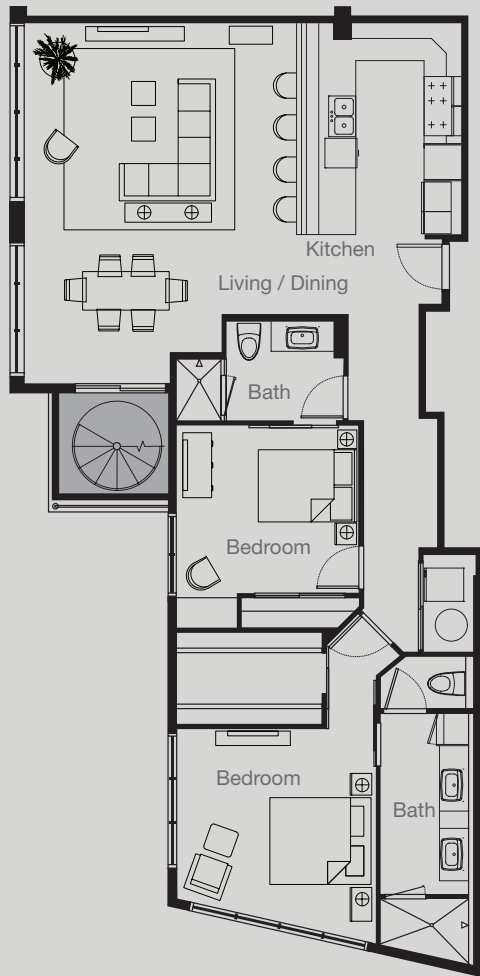

205

Bedroom

2

Bathroom

2

Parking*

2

Interior Sq. Ft.

1,406

Lanai Sq. Ft.

64

Deck Sq. Ft.

393

Total Sq. Ft.

1,863

INTERIOR

ROOFTOP DECK

The site plan shown here is not drawn to scale and is provided only to identify the relative location of units and common elements of the Project. Actual sizes, layouts and dimensions may vary from what is shown here. Seller does not warrant the accuracy or completeness of this site plan or the information contained herein and reserves the right to change the site plan at any time. * Denotes tandem parking stalls.