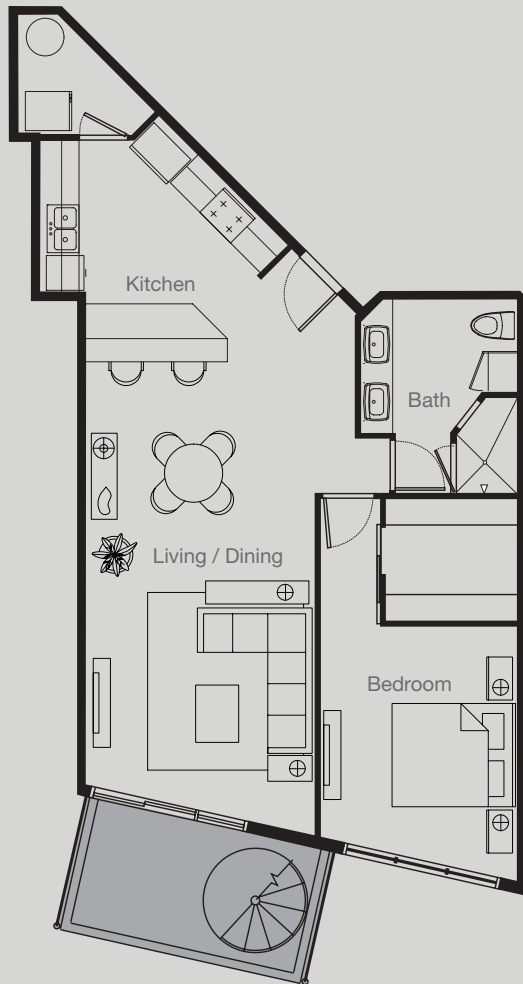

204

Bedroom	Bathroom	Parking	Interior Sq. Ft.	Lanai Sq. Ft.	Deck Sq. Ft.	Total Sq. Ft.
1	1	1	917	112	545	1,574

INTERIOR

ROOFTOP DECK