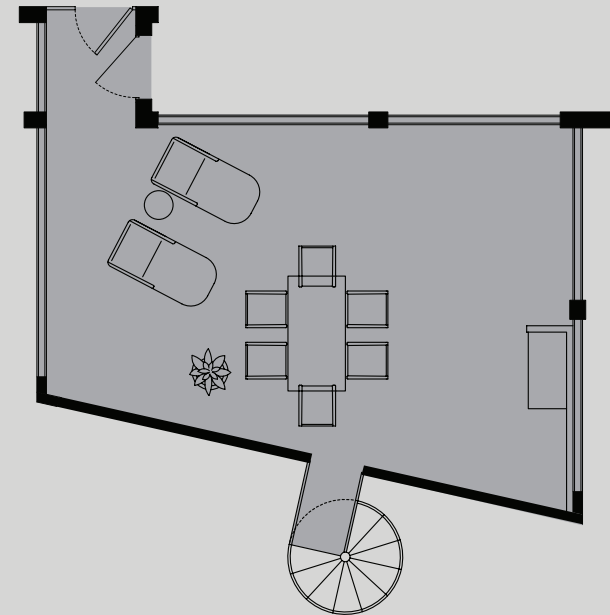

204

Bedroom	Bathroom	Parking	Interior Sq. Ft.	Lanai Sq. Ft.	Deck Sq. Ft.	Total Sq. Ft.
1	1	1	917	112	545	1,574

INTERIOR

ROOFTOP DECK